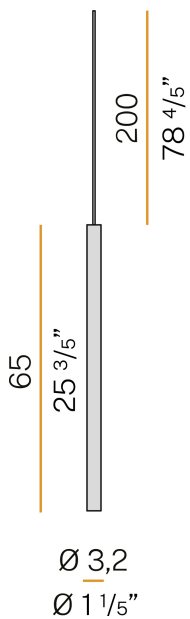

To-be

24V DC
M02621.065.0510

Data sheet

CODE	M02621.065.0510
SYSTEM POWER CONSUMPTION	5,3W
EFFICACY	72.6lm/W
LIGHT SOURCE	LED
LIGHT SOURCE LIFETIME	L70 (B50) 60.000h
COLOUR TEMPERATURE	2700K Ra>90
LIGHT DISTRIBUTION	diffused
POWER SUPPLY	24V DC
DRIVER	remote not included
NOMINAL LUMINOUS FLUX	550lm
LUMEN OUTPUT	363lm
EFFICIENCY	66%
WEIGHT	0,54 Kg
PROTECTION DEGREE	IP40
COLOUR TOLLERANCES	SDCM 3
PACKING DIMENSIONS (CM)	8,0 x 75,0 x 8,0

Multiple suspension lighting fixture for interiors, with direct light emission. Extruded aluminium structure in white, mat black, bronze or mat brass polyacrylic paint or with gold leaf coating. Extruded aluminium heat sink. Modelled polycarbonate diffuser with opaline finish. Turned brass end cap in polyacrylic paint. 2m (78,7") long suspension and power cable in transparent PVC. Provided without power canopy, complete with cable clamp on the cable's free extremity.

Technical drawing

Polar diagram